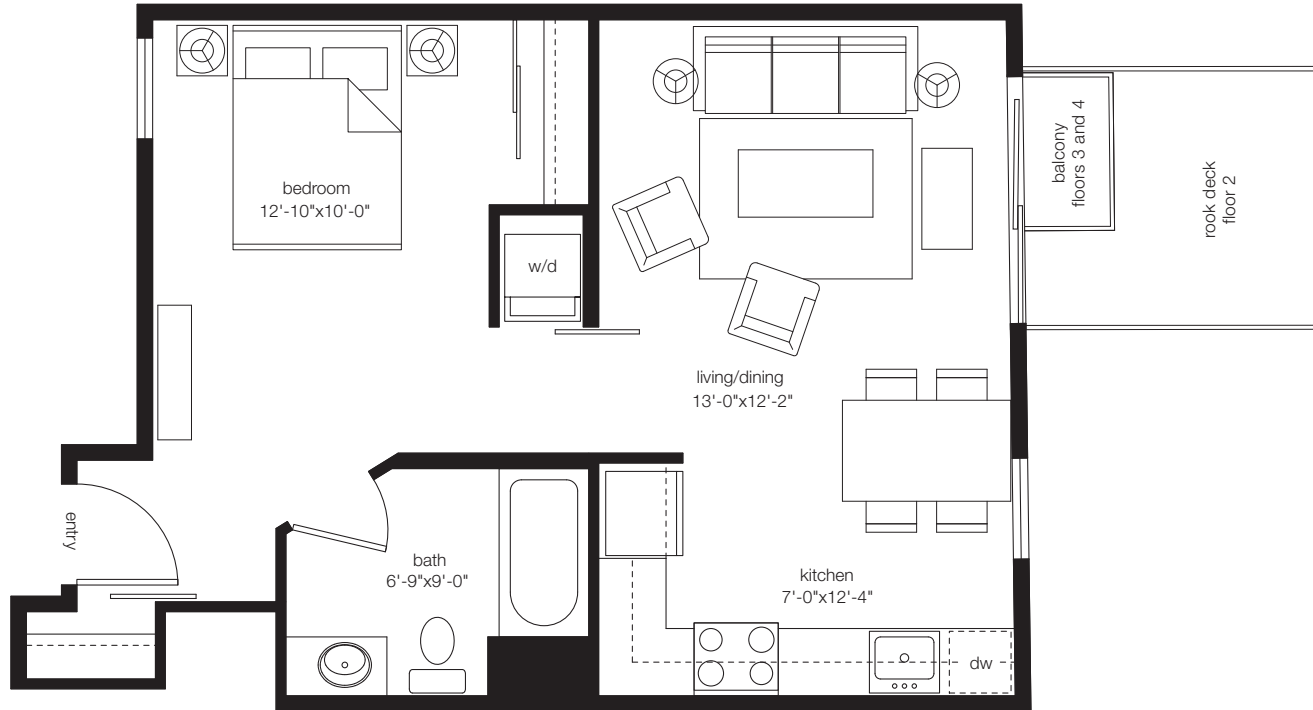

belmont 1e

belmont series open 1 bedroom / 1 bath, approx. 519 sf

broadway
floor 2: 201
floor 3: 301
floor 4: 401

700 broadway avenue east, seattle, wa 98102
p (206) 262-9416 w brixcondos.com

williams marketing, inc.