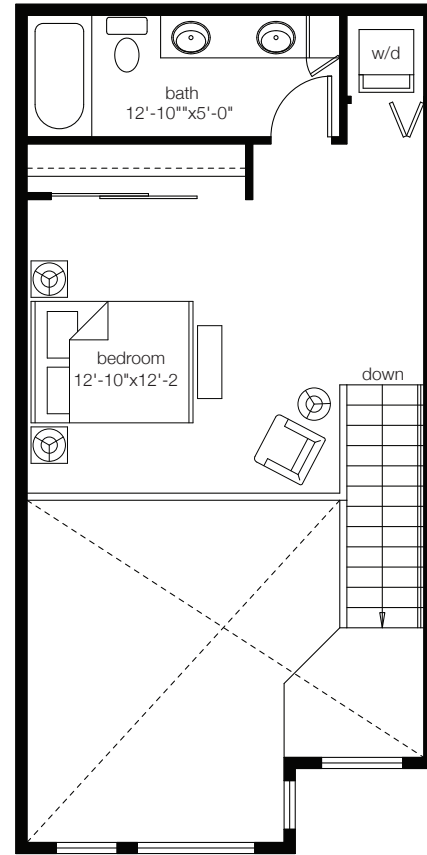

upper level