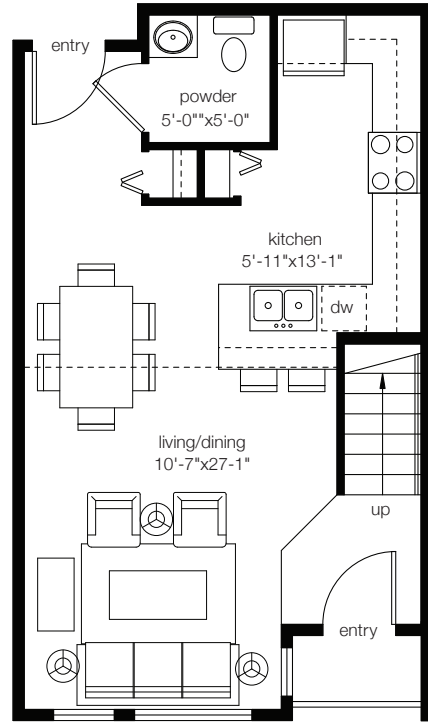

roanoke 1

roanoke series

1 bedroom / 1.5 bath, 2 story townhome. approx. 751-764 sf

lower level