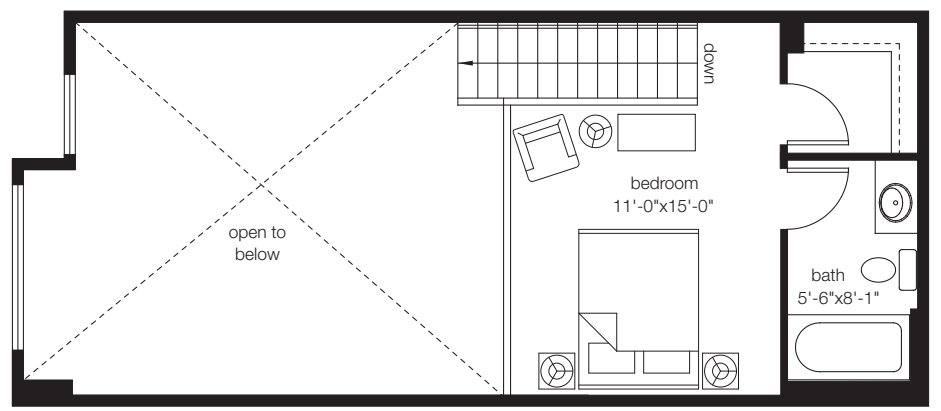

roanoke 1a

roanoke series

1 bedroom / 1 bath, 2 story townhome. approx. 752-836 sf

lower level

upper level