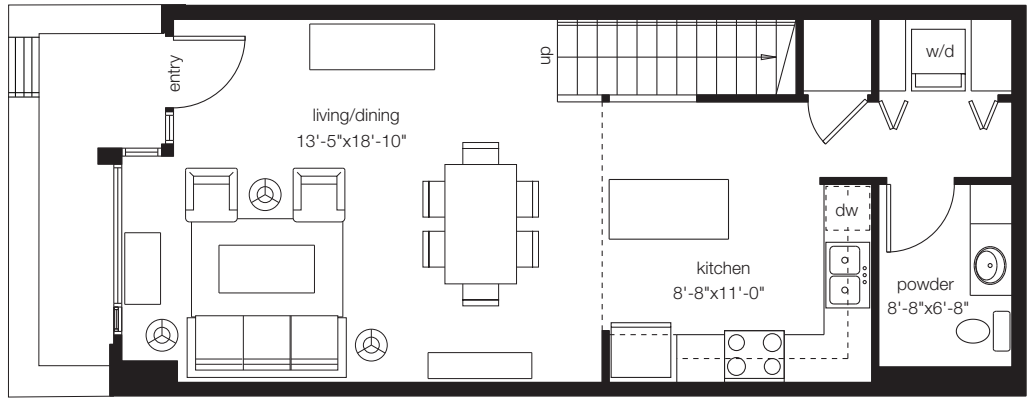

roanoke 1a

roanoke series

1 bedroom / 1 bath, 2 story townhome. approx. 752-836 sf

lower level

upper level