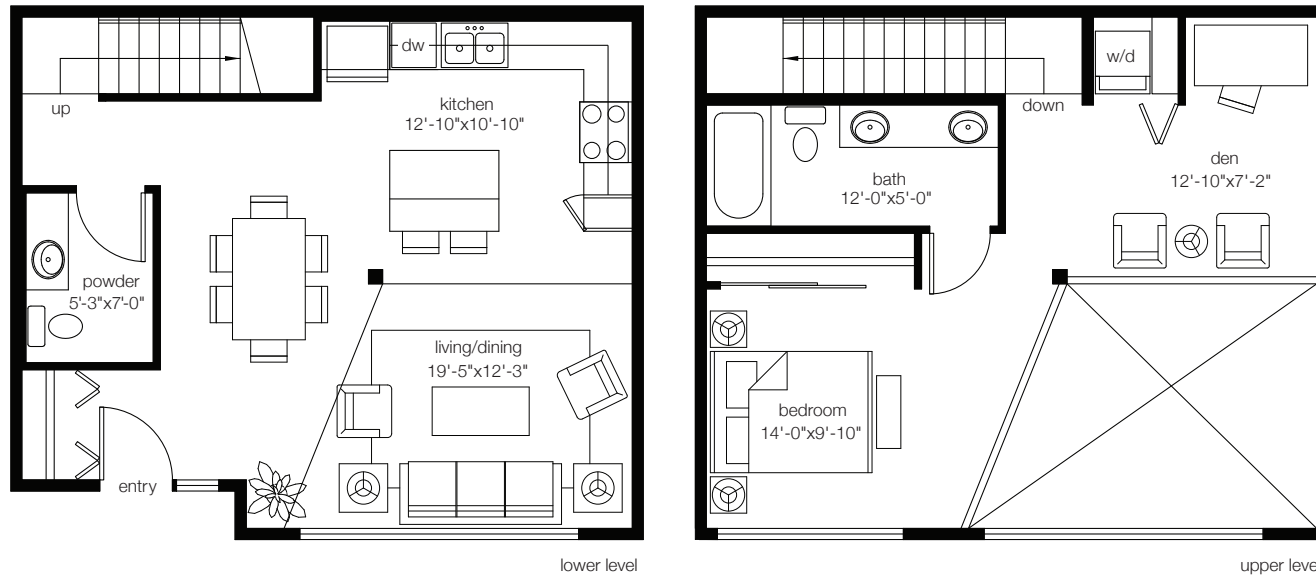

roanoke 2a

roanoke series
1 bedroom / 1.5 bath + den, 2 story townhome, approx. 915 sf