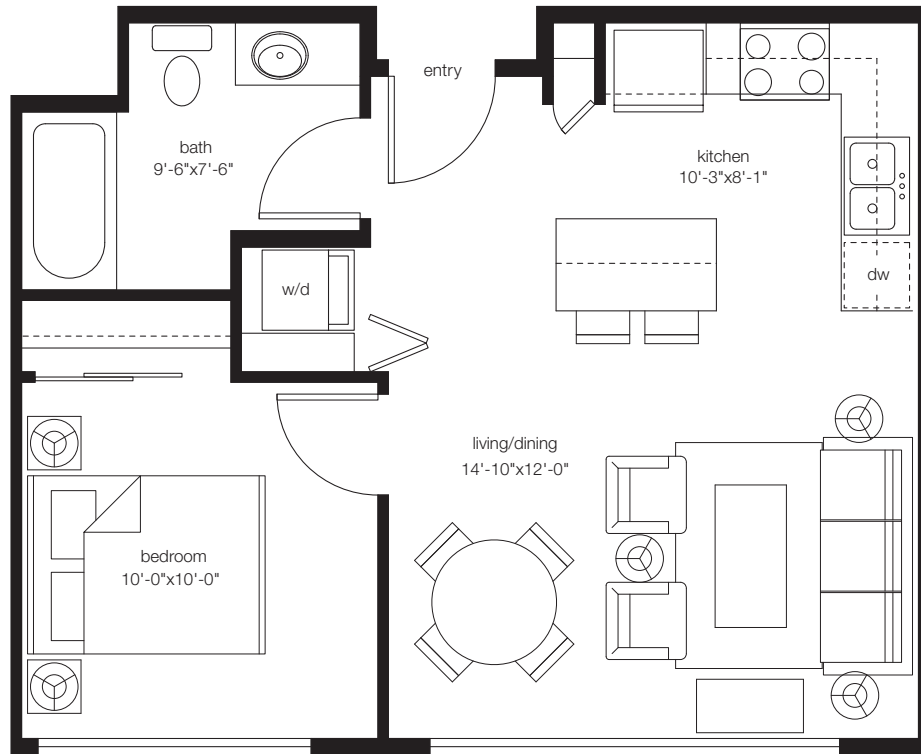

harvard 1

harvard series

1 bedroom / 1 bath flat. approx. 497-518 sf

tenth avenue e

floor 3: 320, 321, 322, 332

700 broadway avenue east, seattle, wa 98102
p (206) 262-9416 w brixcondos.com