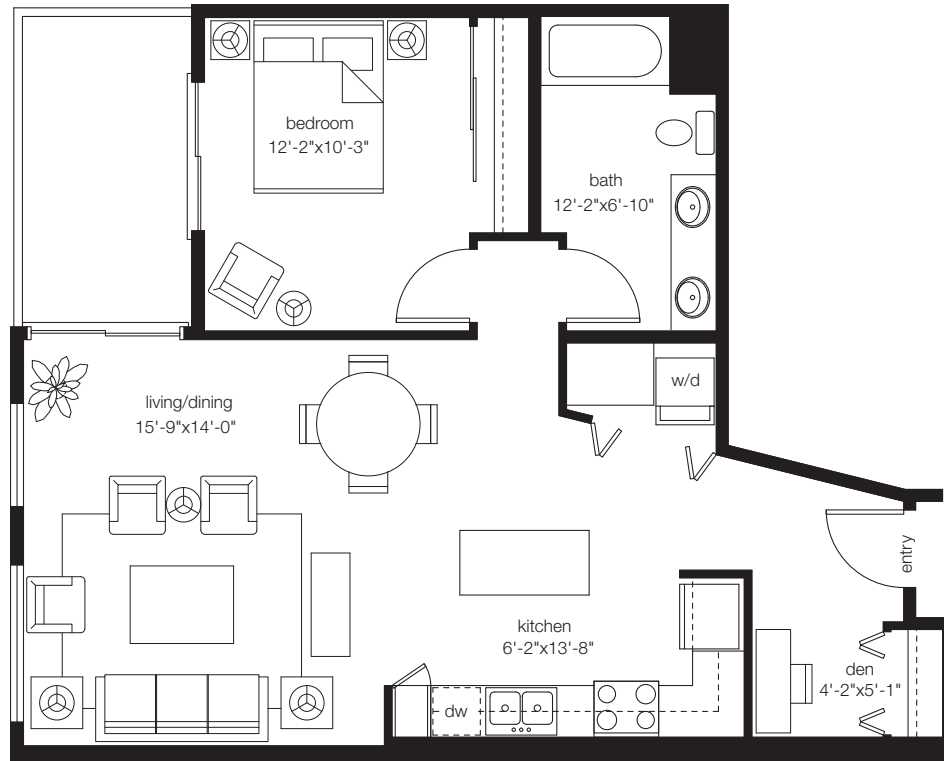

melrose

melrose

1 bedroom / 1 bath + den flat. approx. 742 sf

broadway
floor 5: 500
floor 6: 600

700 broadway avenue east, seattle, wa 98102
p (206) 262-9416 w brixcondos.com