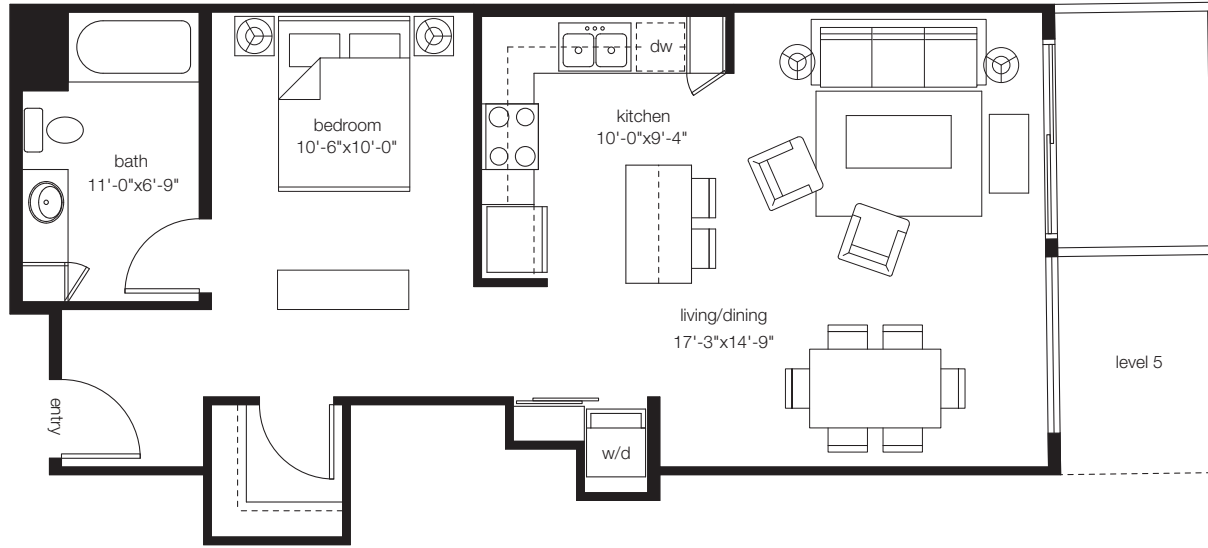

belmont 1b

belmont series

open 1 bedroom / 1 bath. approx. 655-674 sf

broadway
floor 5: 505, 506
floor 6: 605, 606

530 broadway east, seattle, wa 98102
p (206) 262-9416 w brixcondos.com