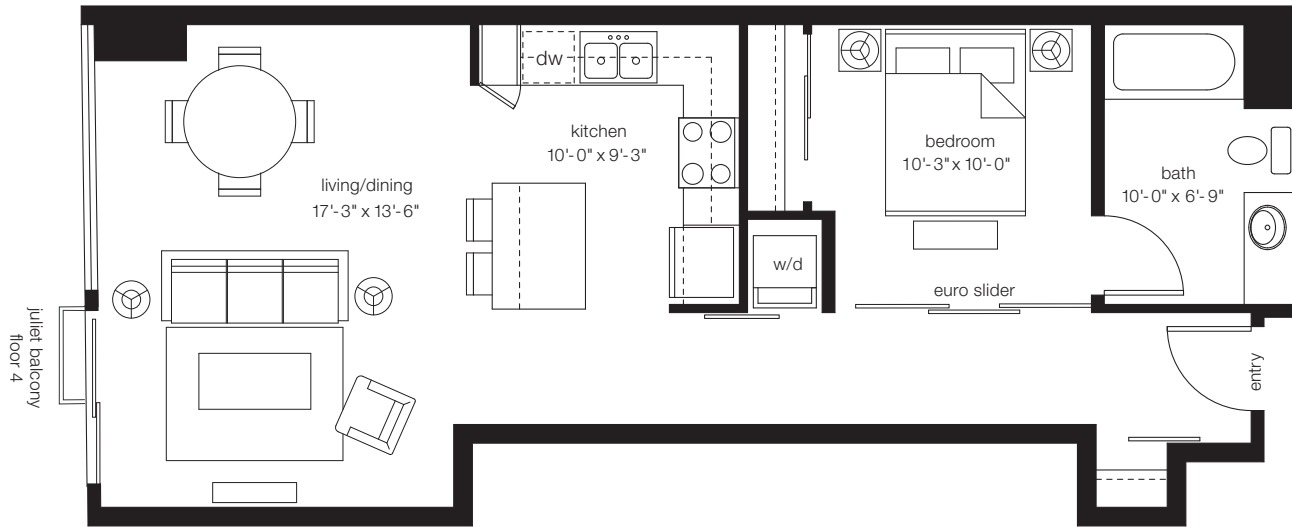

belmont 2

belmont series

open 1 bedroom / 1 bath. approx. 618 - 645 sf

broadway

- floor 2: 206, 208
- floor 3: 302, 304, 306, 308
- floor 4: 402, 404, 408
- floor 5: 503

530 broadway east, seattle, wa 98102
p (206) 262-9416 w brixcondos.com