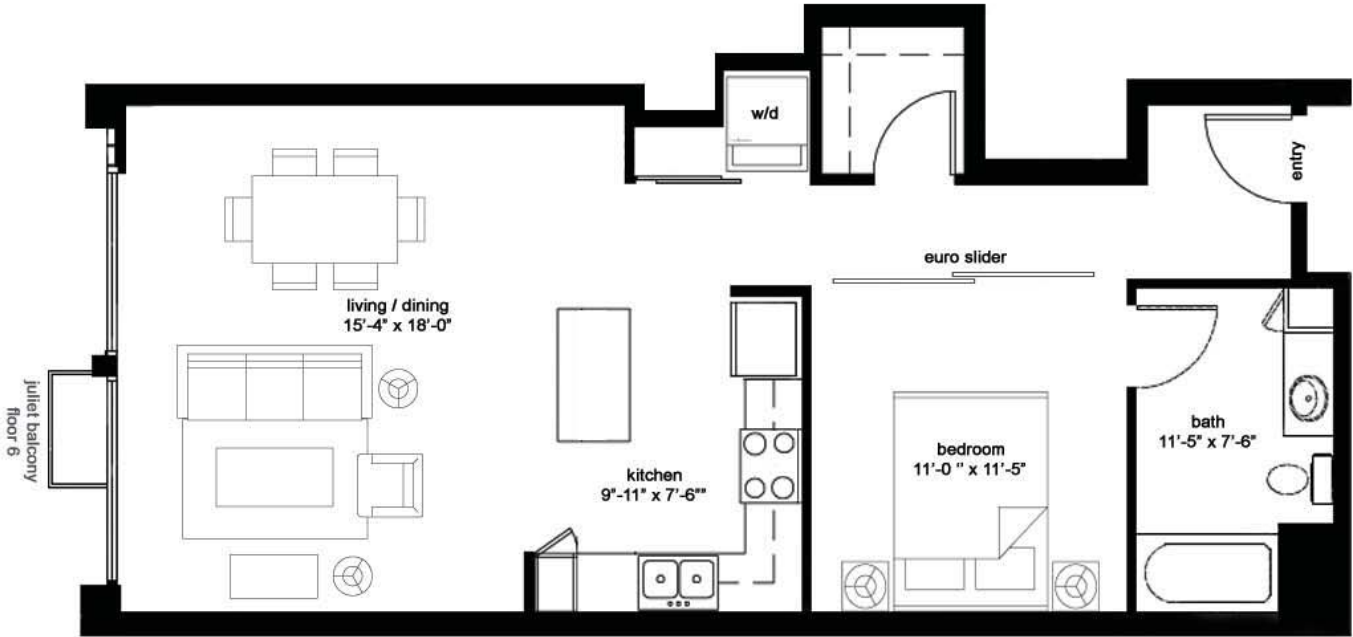

belmont series

open 1 bedroom / 1 bath approx. 700-724 sf

broadway
 floor 5: 504, 507
 floor 6: 604, 607