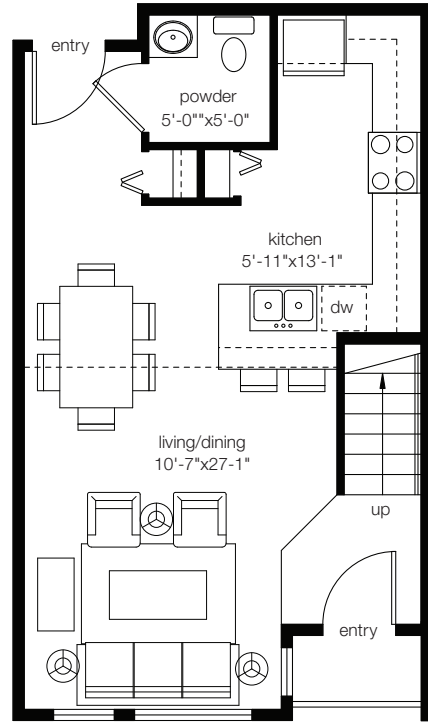

roanoke 1

roanoke series

1 bedroom / 1.5 bath, 2 story townhome. approx. 747-760 sf

lower level