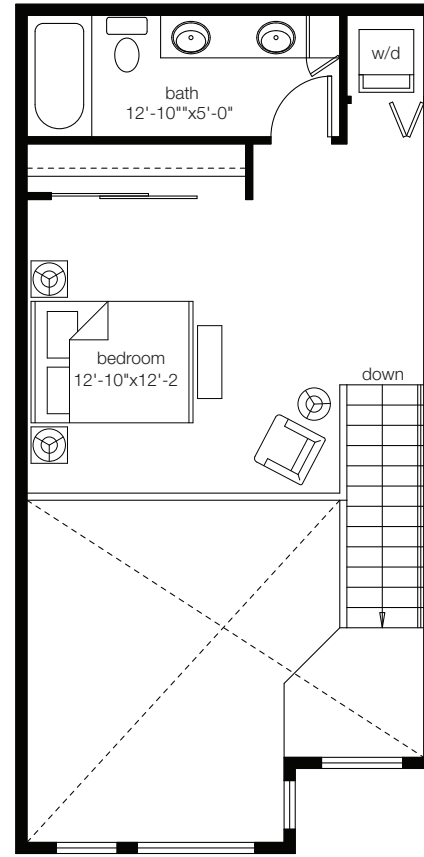

upper level