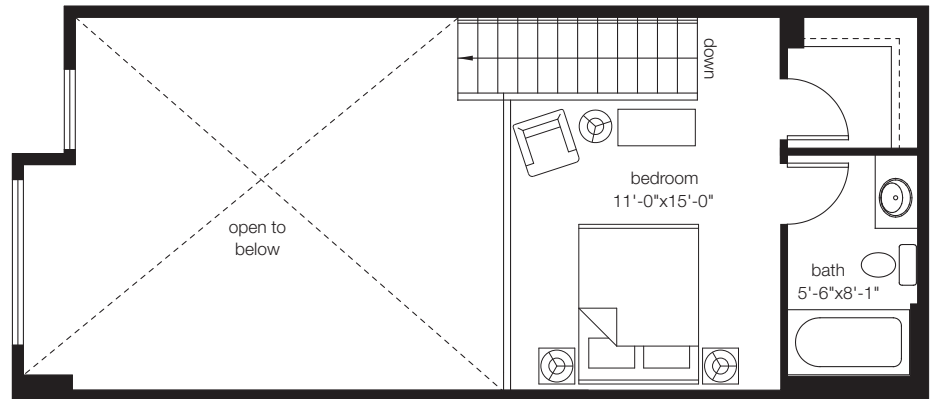

lower level

upper level