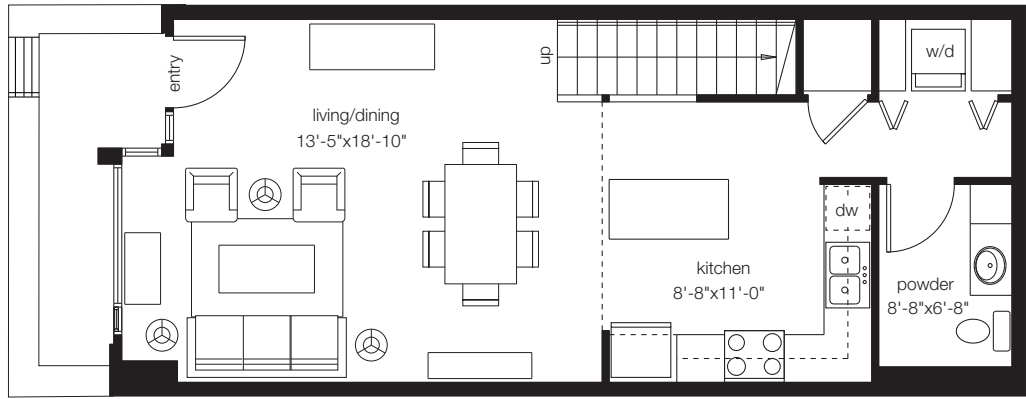

roanoke 1a

roanoke series

1 bedroom / 1 bath, 2 story townhome. approx. 814-925 sf

lower level