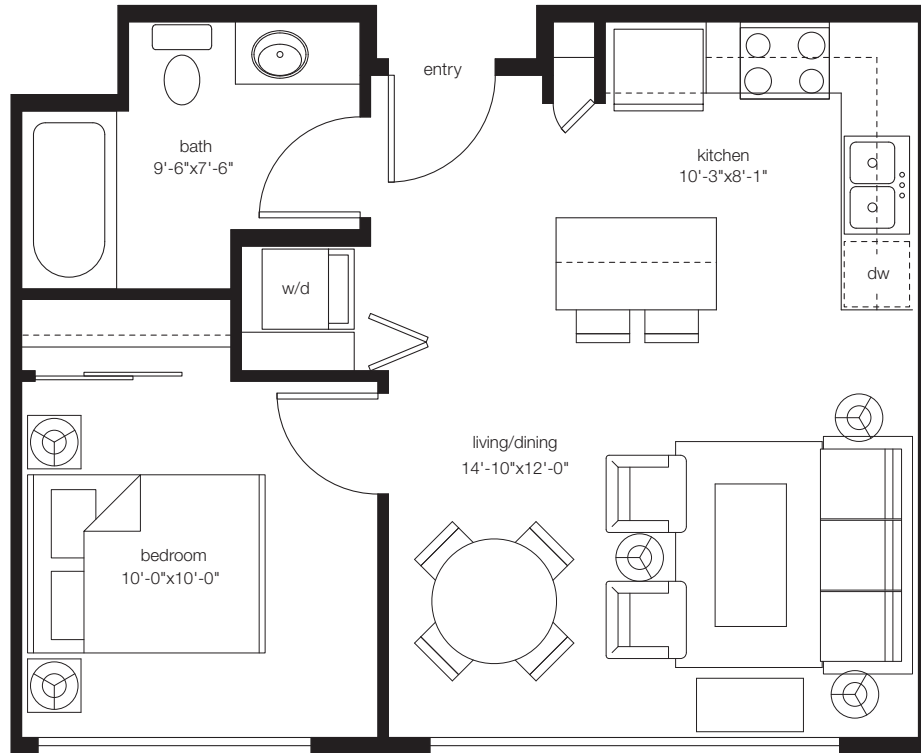

harvard 1

harvard series

1 bedroom / 1 bath flat. approx. 499-519 sf

tenth avenue e
floor 3: 321, 322, 332

530 broadway east, seattle, wa 98102
p (206) 262-9416 w brixcondos.com