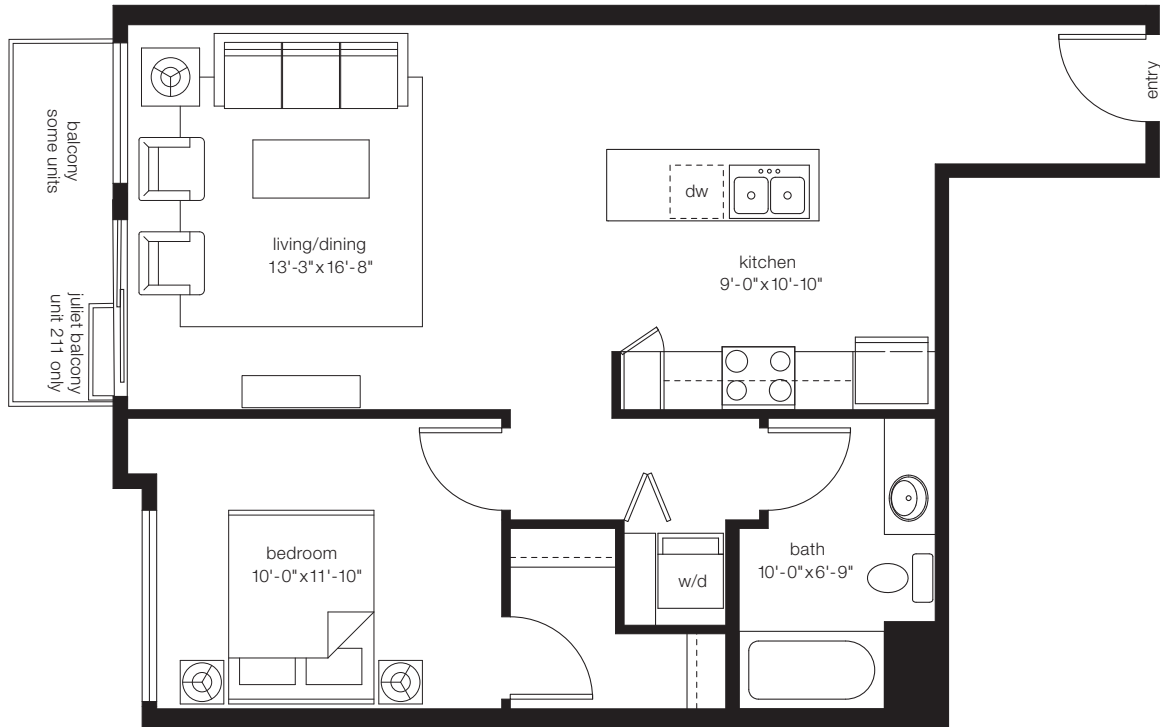

harvard 2

harvard series

1 bedroom / 1 bath flat. approx. 636-671 sf

broadway

floor 2: 211

floor 3: 311

floor 4: 411

floor 5: 510, 515*

floor 6: 610, 615*

*balcony

530 broadway east, seattle, wa 98102
p (206) 262-9416 w brixcondos.com