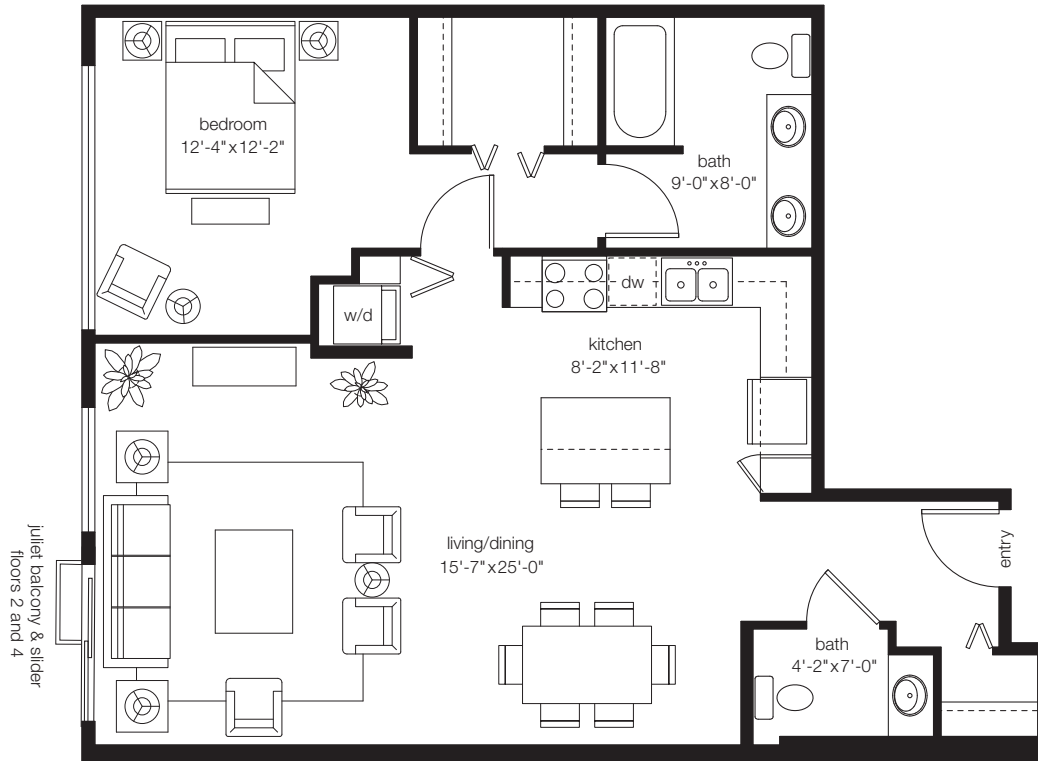

aloha

aloha

1 bedroom / 1.5 bath. approx. 848 sf

broadway
floor 3: 300
floor 4: 400

530 broadway east, seattle, wa 98102
p (206) 262-9416 w brixcondos.com