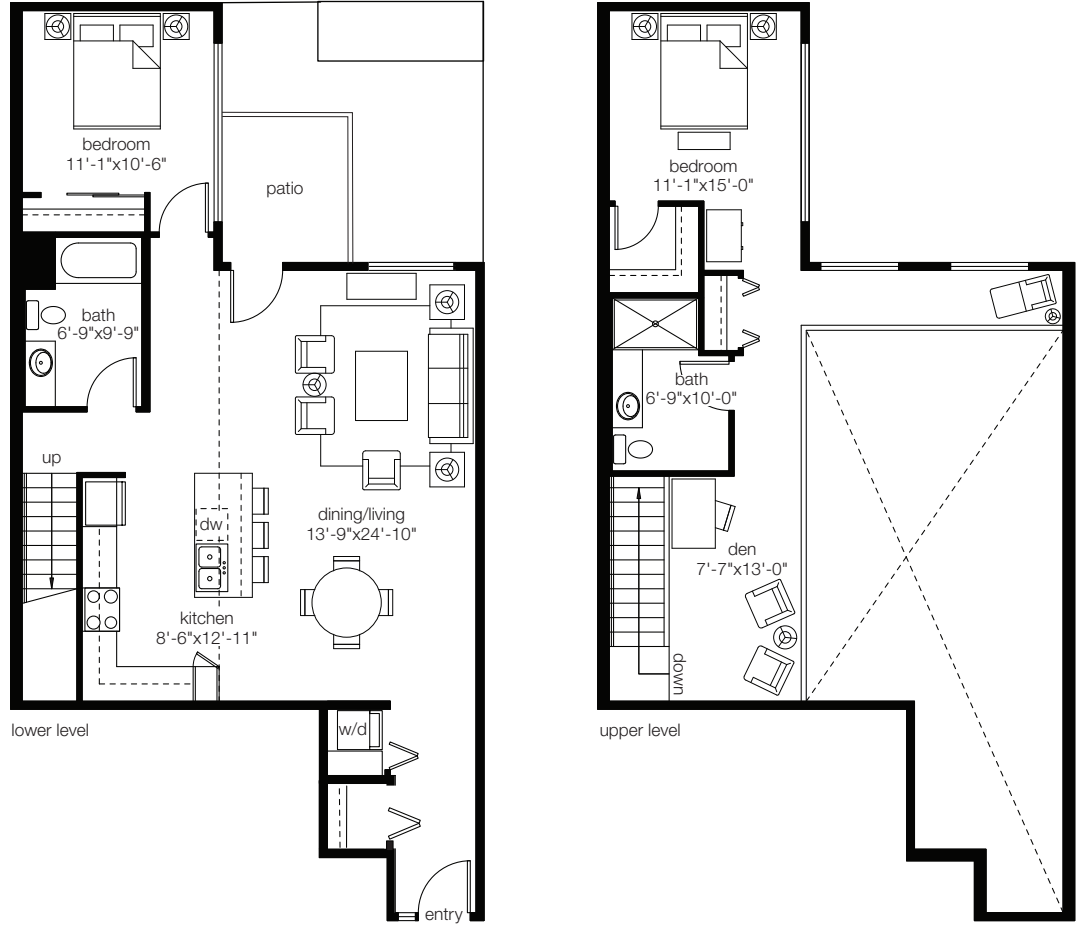

roanoke 4c

roanoke series

2 bedroom / 2 bath + den, 2 story townhome. approx. 1418 sf

tenth avenue e
floor 1: 136

530 broadway east, seattle, wa 98102
p (206) 262-9416 w brixcondos.com

In an effort to improve its product, the proposed development continues to evolve and the developer reserves the right in its sole discretion to make changes or modification including but not limited to the floorplans, elevations, plans, maps, specifications, materials, features, colors and prices without notice. All floorplans, maps, plans, landscaping and elevation renderings are artist's conceptions and are not necessarily to scale. Square footage and dimensions are architectural approximations and subject to change without notice. T2B-3