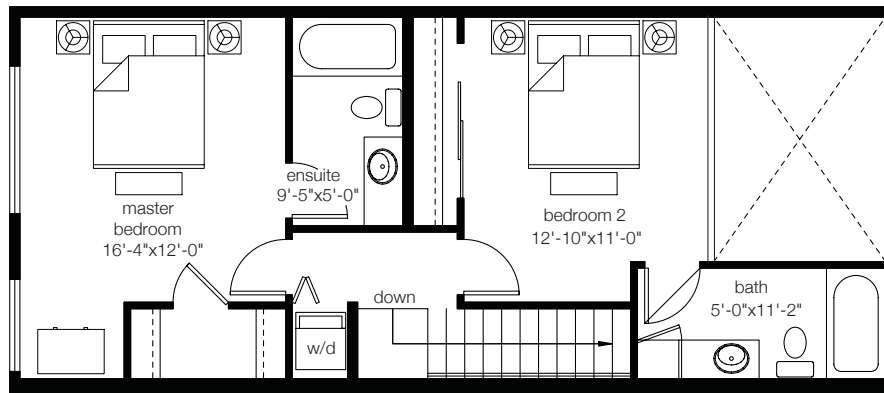

lower level

upper level