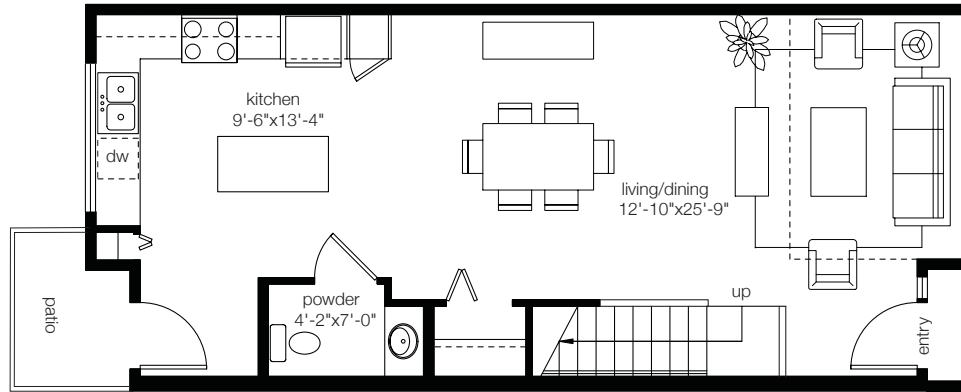

roanoke 5

roanoke series

2 bedroom / 2.5 bath, 2 story townhome, approx. 1,159 sf

lower level