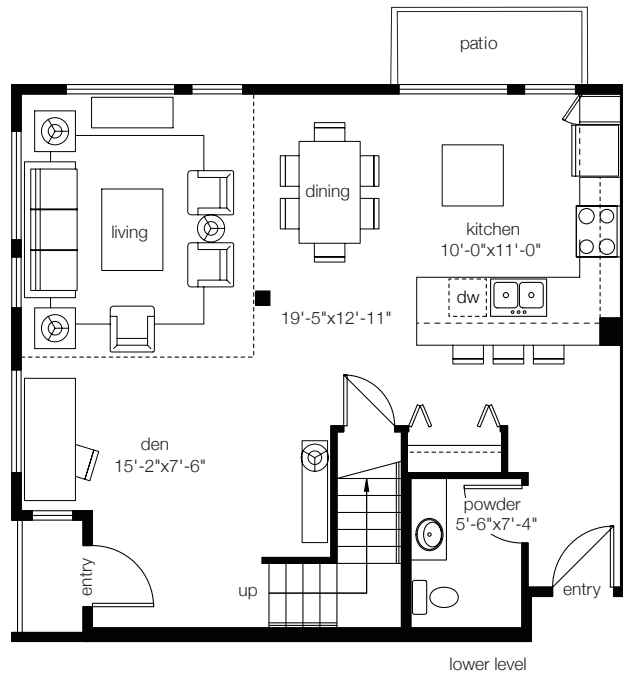

roanoke 4b

roanoke series
2 bedroom / 2.5 bath + den, 2 story townhome, approx. 1329 sf