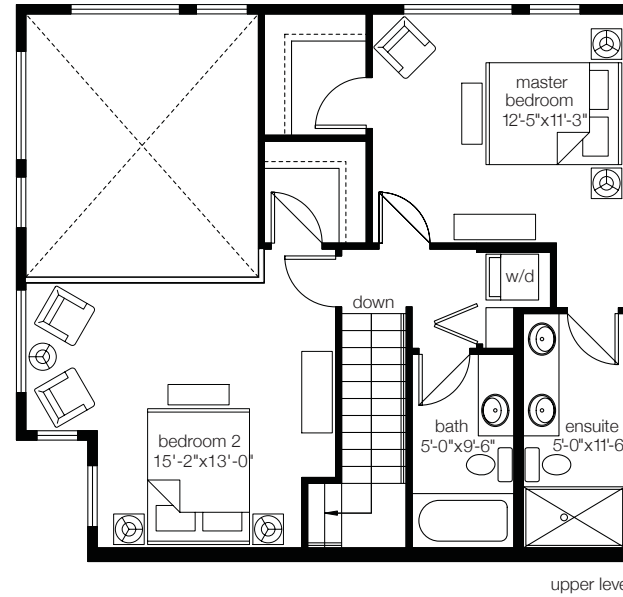

roanoke 4b

roanoke series
2 bedroom / 2.5 bath + den, 2 story townhome, approx. 1329 sf